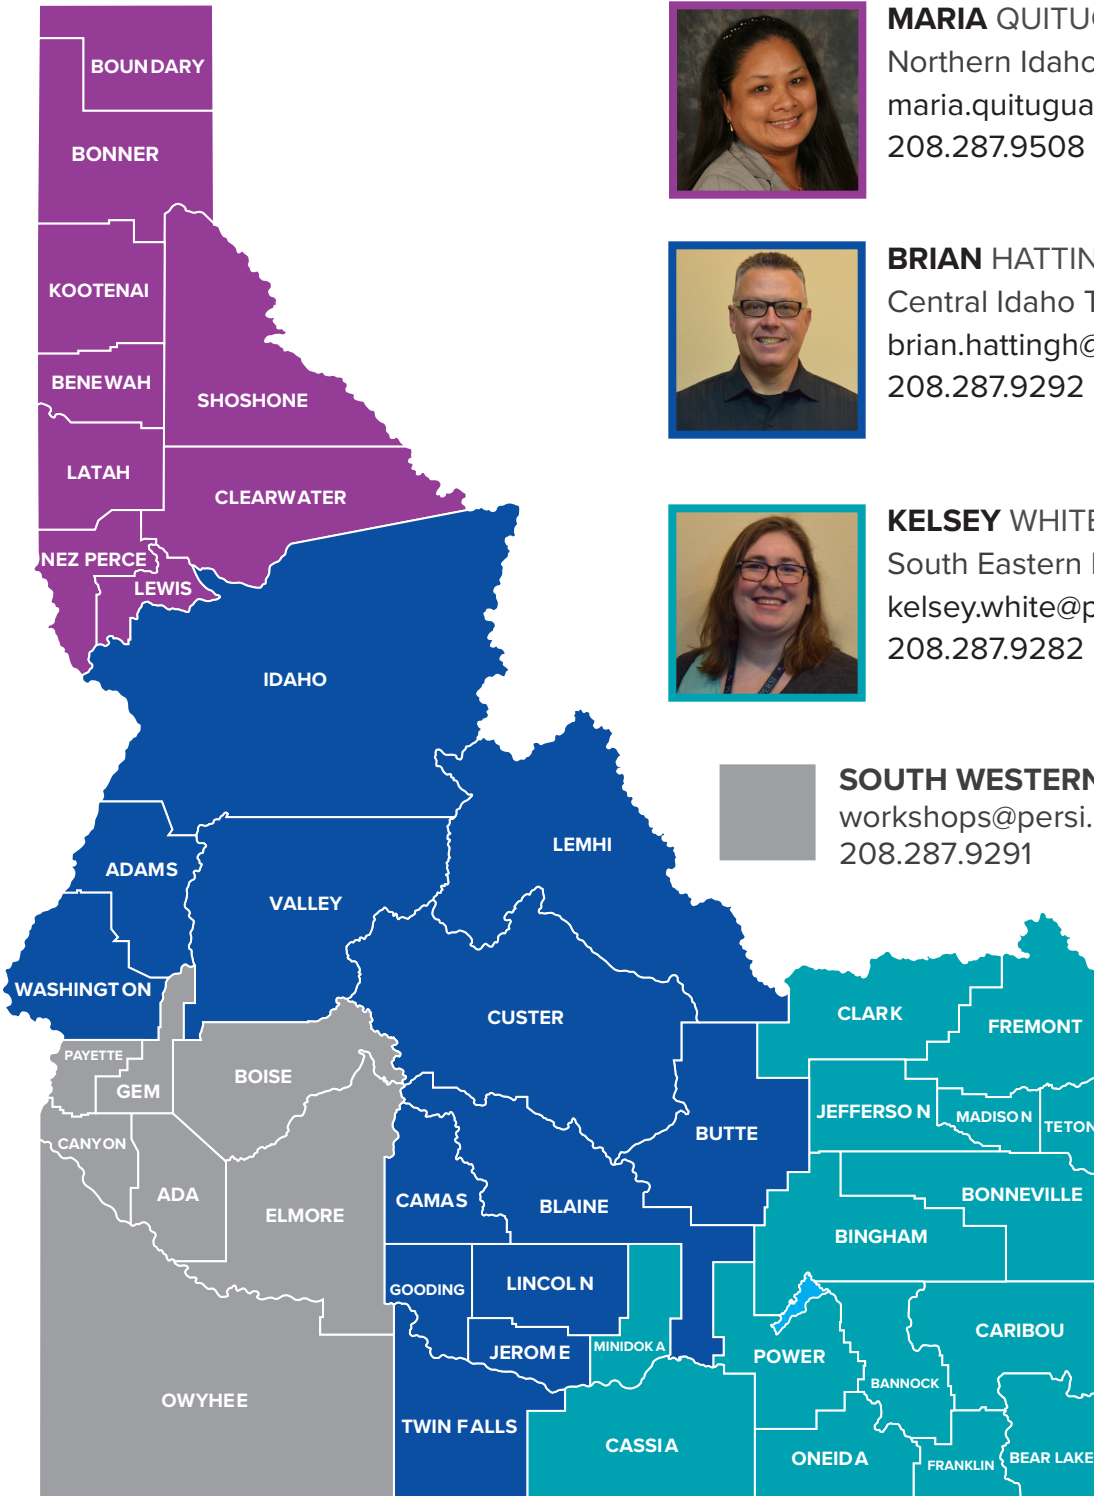

# MEET YOUR PERSI TRAINING SPECIALIST

**MARIA QUITUGUA**  
Northern Idaho Territory  
maria.quitugua@persi.idaho.gov  
208.287.9508

**BRIAN HATTINGH**  
Central Idaho Territory  
brian.hattingh@persi.idaho.gov  
208.287.9292

**KELSEY WHITE**  
South Eastern Idaho Territory  
kelsey.white@persi.idaho.gov  
208.287.9282

**SOUTH WESTERN IDAHO SHARED**  
workshops@persi.idaho.gov  
208.287.9291